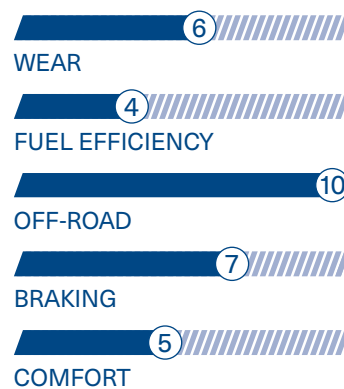

MUD-TERRAIN T/A® KM3

BUILT THROUGH EXPERIENCE ...
EARNED ON THE TRAIL.

BENEFITS OF BFGOODRICH® TIRES

- **MADE TO MUD:** 5% better mud traction. Power through mud and loose soil with our Terrain-Attack tread design. Its massive tread blocks are designed to deliver incredible grip from any angle of approach, and Mud-Phobic Bars release compacted mud for continued traction.
- **BUILT TO CLIMB:** 8% better rock traction. Take on Earth's toughest terrain with advanced Krawl-TEK compound that enhances grip on rock and slick surfaces. Plus, a Linear Flex Zone allows the tire to flex and envelop objects in aired-down driving situations.
- **CREATED TO CONQUER:** 27% tougher sidewalls. Go places others only dream of, thanks to race-proven advancements. CoreGard Max Technology uses a thick sidewall shield and specialized compound to help guard against sharp objects, while Traction-Armor Sidewall Sculpture helps prevent sidewall splitting.

¹ Based on internal mud traction testing vs. BFGoodrich® Mud-Terrain T/A® KM2 tire in size LT265/70R17 using a 2014 Jeep Wrangler Rubicon. Actual on-road results may vary.

² Based on internal dry rock traction testing vs. BFGoodrich® Mud-Terrain T/A® KM2 tire in size LT265/70R17 using a 2014 Jeep Wrangler Rubicon. Actual on-road results may vary.

³ Based on internal sidewall puncture testing vs. BFGoodrich® Mud-Terrain T/A® KM2 tire in size LT265/70R17. Actual on-road results may vary.

Ratings are based on internal test results

POPULAR VEHICLE FITMENTS: